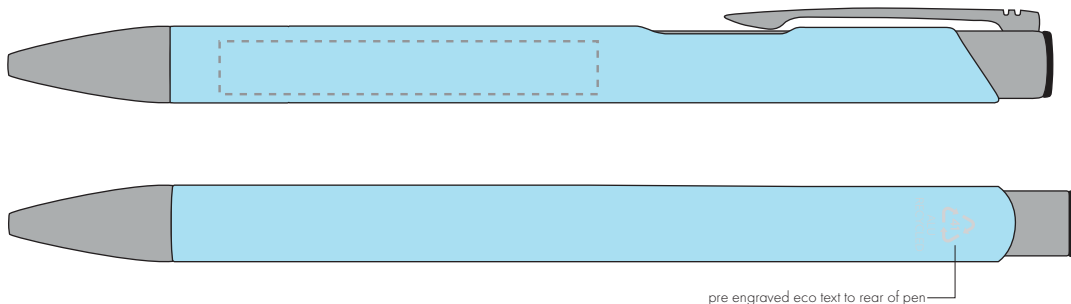

**PANTONE REFERENCE(S)**

- Colour 1
- Colour 2
- Colour 3
- Colour 4

ARTWORK SCALE 100%

ARTWORK SCALE 100%

Side Print Area:

50mm x 7mm

Product Image for visualisation  
- colours may vary

The dashed line is to demonstrate print area and will not appear on your printed item